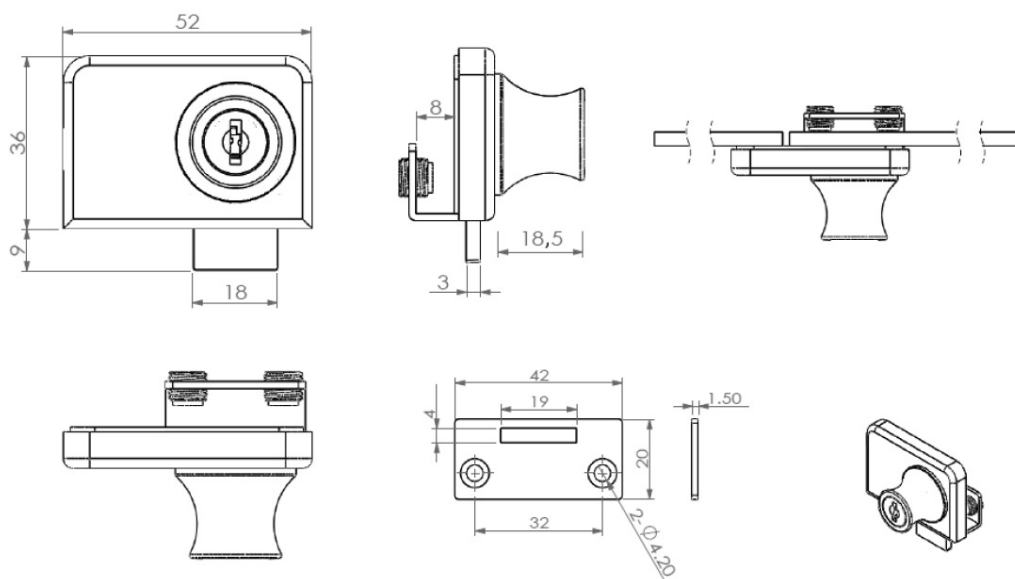

PRODUCT SHEET

Description:

Glass Door Lock "Vetro-D", ø19mm, CPL,KA D20,No Bore,CK SISO

Item number:

14.09.276-1

Units	Box	Carton	HS Code	Barcode
Pcs.	24	120	8301300000	
				5704866047388

SISO A/S

Mileparken 11
DK-2740 Skovlunde
Denmark
VAT: DK 24786013

Phone +45 45 830 900

www.siso.dk
siso@siso.dk

Danske Bank
Nytorv Branch
Copenhagen
SWIFT: DABADKKK

Account no.
4180 3112 112936
IBAN Account
DK7230003112112936